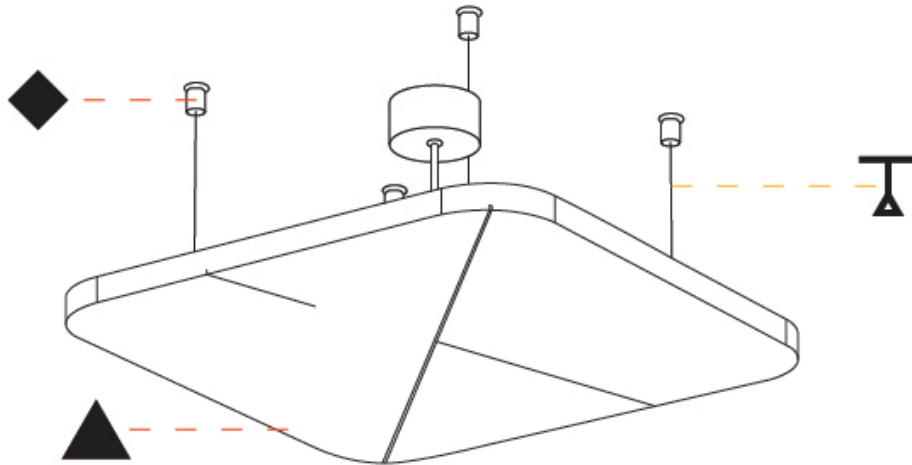

QUANTUM ACOUSTIC LIGHT PANEL SUSPENSION

A300738-

PROJECT	_____
TYPE	_____
SPECIFIER	_____
QUANTITY	_____
DATE	_____

A