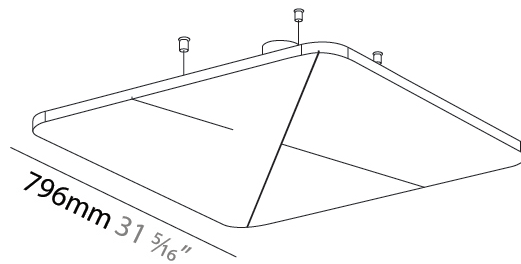

GENERAL

Series: Quantum Acoustic Light Panel
Brand: Prolicht
Division: Architectural
Mounting Type: Suspension
Mounting Location: Ceiling
Subcategory: Acoustic

PHYSICAL

Shape: Round
Length (mm): 796
Length (in): 31 ⁵/₁₆
Width (mm): 796
Width (in): 31 ⁵/₁₆
Height (mm): 54
Height (in): 2 ¹/₈

Light Distribution: Indirect

Fixture Finish: SSR / BKV / CWI / CRY / HAB / UFT / ITA / RUA / FTG / MYG / LOD / PUS / FRO / FUP / KIA / POP / BLS / SPG / MEY / GOH / GUM / CHC / COM / ABZ / JAG / OBR / MOS / ROR

Accent Finish: ANC / ASH / BNA / BTC / BZE / CEL / EGG / EVG / FOG / FOS / FST / FUA / IRI / IRO / KHA / LIC / LIM / MER / MSN / MUS / ONX / PEA / PLU / POL / PPY / RAY / ROY / RST / STE / SWD / TAN / TAU

Fixture Material: Aluminum

Cable Details: 2 000mm / 78 3/4" or 6 000mm / 236 1/4" Transparent Cable

ELECTRICAL

Lamp Type: LED (Zhaga Standard)
Input Wattage (W): 12.7
Total Output Wattage (W): 11.8
Dimming: Non-Dimmable
Driver Included: Yes
Driver Location: Integrated
Driver Type: Constant Current - Universal
Driver Class: Class 2
Input Voltage (V): 120 - 277

LED

Color Temperature (°K): 2700 / 3000 / 3500 / 4000
Max. Delivered Lumen (lm): 935 / 945 / 973 / 1001
Nominal Lumen (lm): 1140 / 1152 / 1187 / 1221
CRI: >90 CRI
Lamp Life (hrs): 50000

OPTICAL

RATINGS AND CERTIFICATIONS

Certified By: CSA Certified to UL and CSA Standards
IP rating: IP20